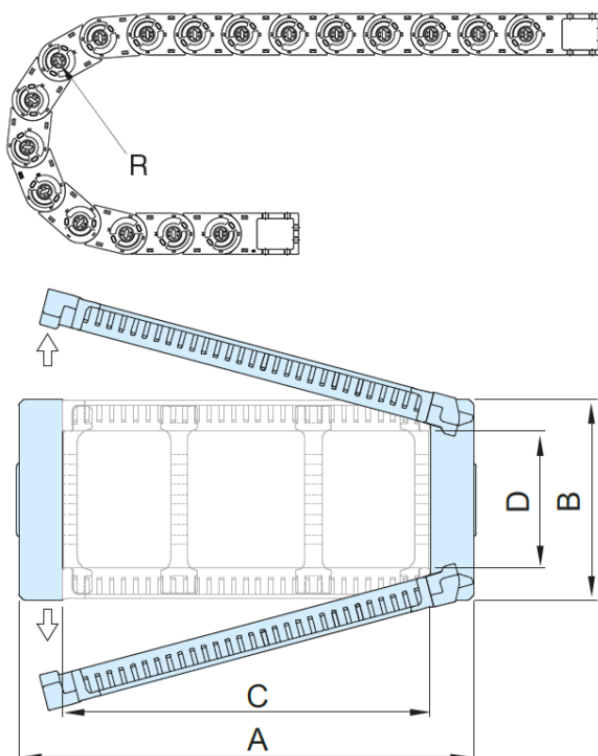

Article number: 18ST072N250R145

Description: ST Shift cable chain, ST072N.250 Radius 145 - Hoved nr. (1LK)  
Type ST 072N.250.R145

## Measures

A = 282

B = 66

C = 250

D = 45

I = 72

R = 145